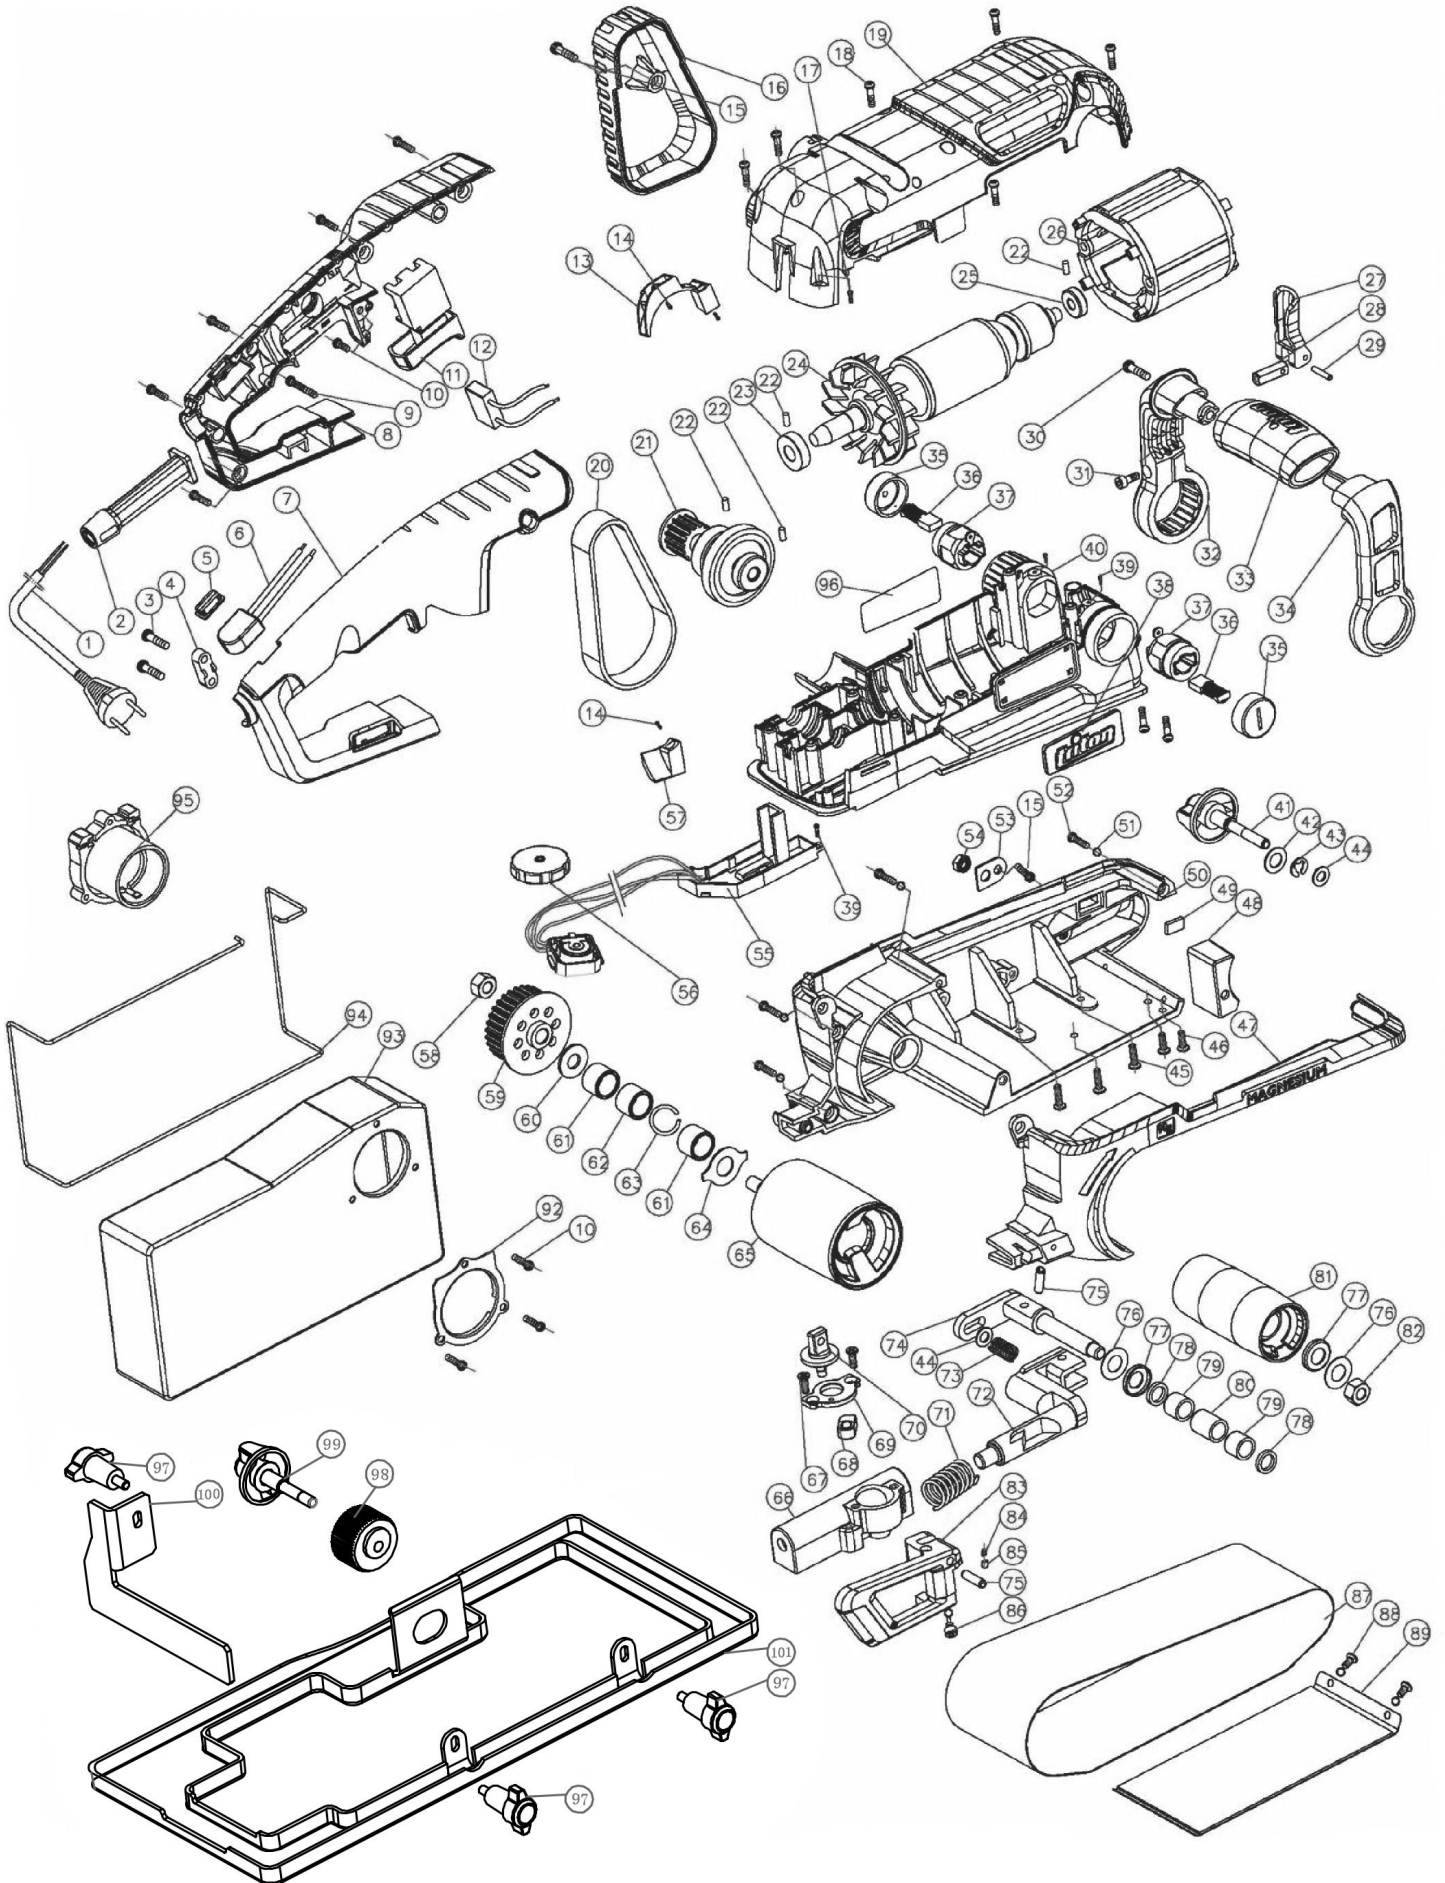

# TA1200BS - Belt Sander

## TA1200BS - Belt Sander

<b>No</b>	<b>Description</b>	<b>Quantity</b>
1	Cordset	1
2	Cordset Protector	1
3	Cord Clamp Screw	2
4	Cord Clamp	1
5	Power Light Window	1
6	Power-on Light	1
7	Right Handle	1
8	Left Handle	1
9	Pan Head Screw	1
10	Pan Head Screw	4
11	Switch	1
12	Capacitor	1
13	Gear case Cover Top	1
14	Pan Head Screw	3
15	Pan Head Screw	2
16	Belt Cover	1
17	Pan Head Screw	1
18	Pan Head Screw	13
19	Top Clamshell	1
20	Driving Belt	1
21	Big Gear Set	1
22	Rubber Pin	4
23	Bearing	1
24	Armature	1
25	Bearing	1
26	Field	1
27	Front Handle Lock Lever	1
28	Front Handle Lock Shaft	1
29	Split Pin	1
30	Pan Head Screw	1
31	Socket Head Screw	1
32	Front Handle Left Side	1
33	Front Handle Middle	1
34	Front Handle Right Side	1
35	Brush Holder Cover	2
36	Carbon Brush	2
37	Brush Holder	2
38	Branding Label	1
39	Pan Head Screw	3
40	Bottom Clamshell	1
41	Belt Adjustment Knob	1
42	Flat Washer	1
43	Spli Washer	2
44	Flat Washer	2
45	Countersunk Head Screw	3
46	Countersunk Head Screw	2
47	Right Magnesium Base	1
48	Cosmetic Cover	1